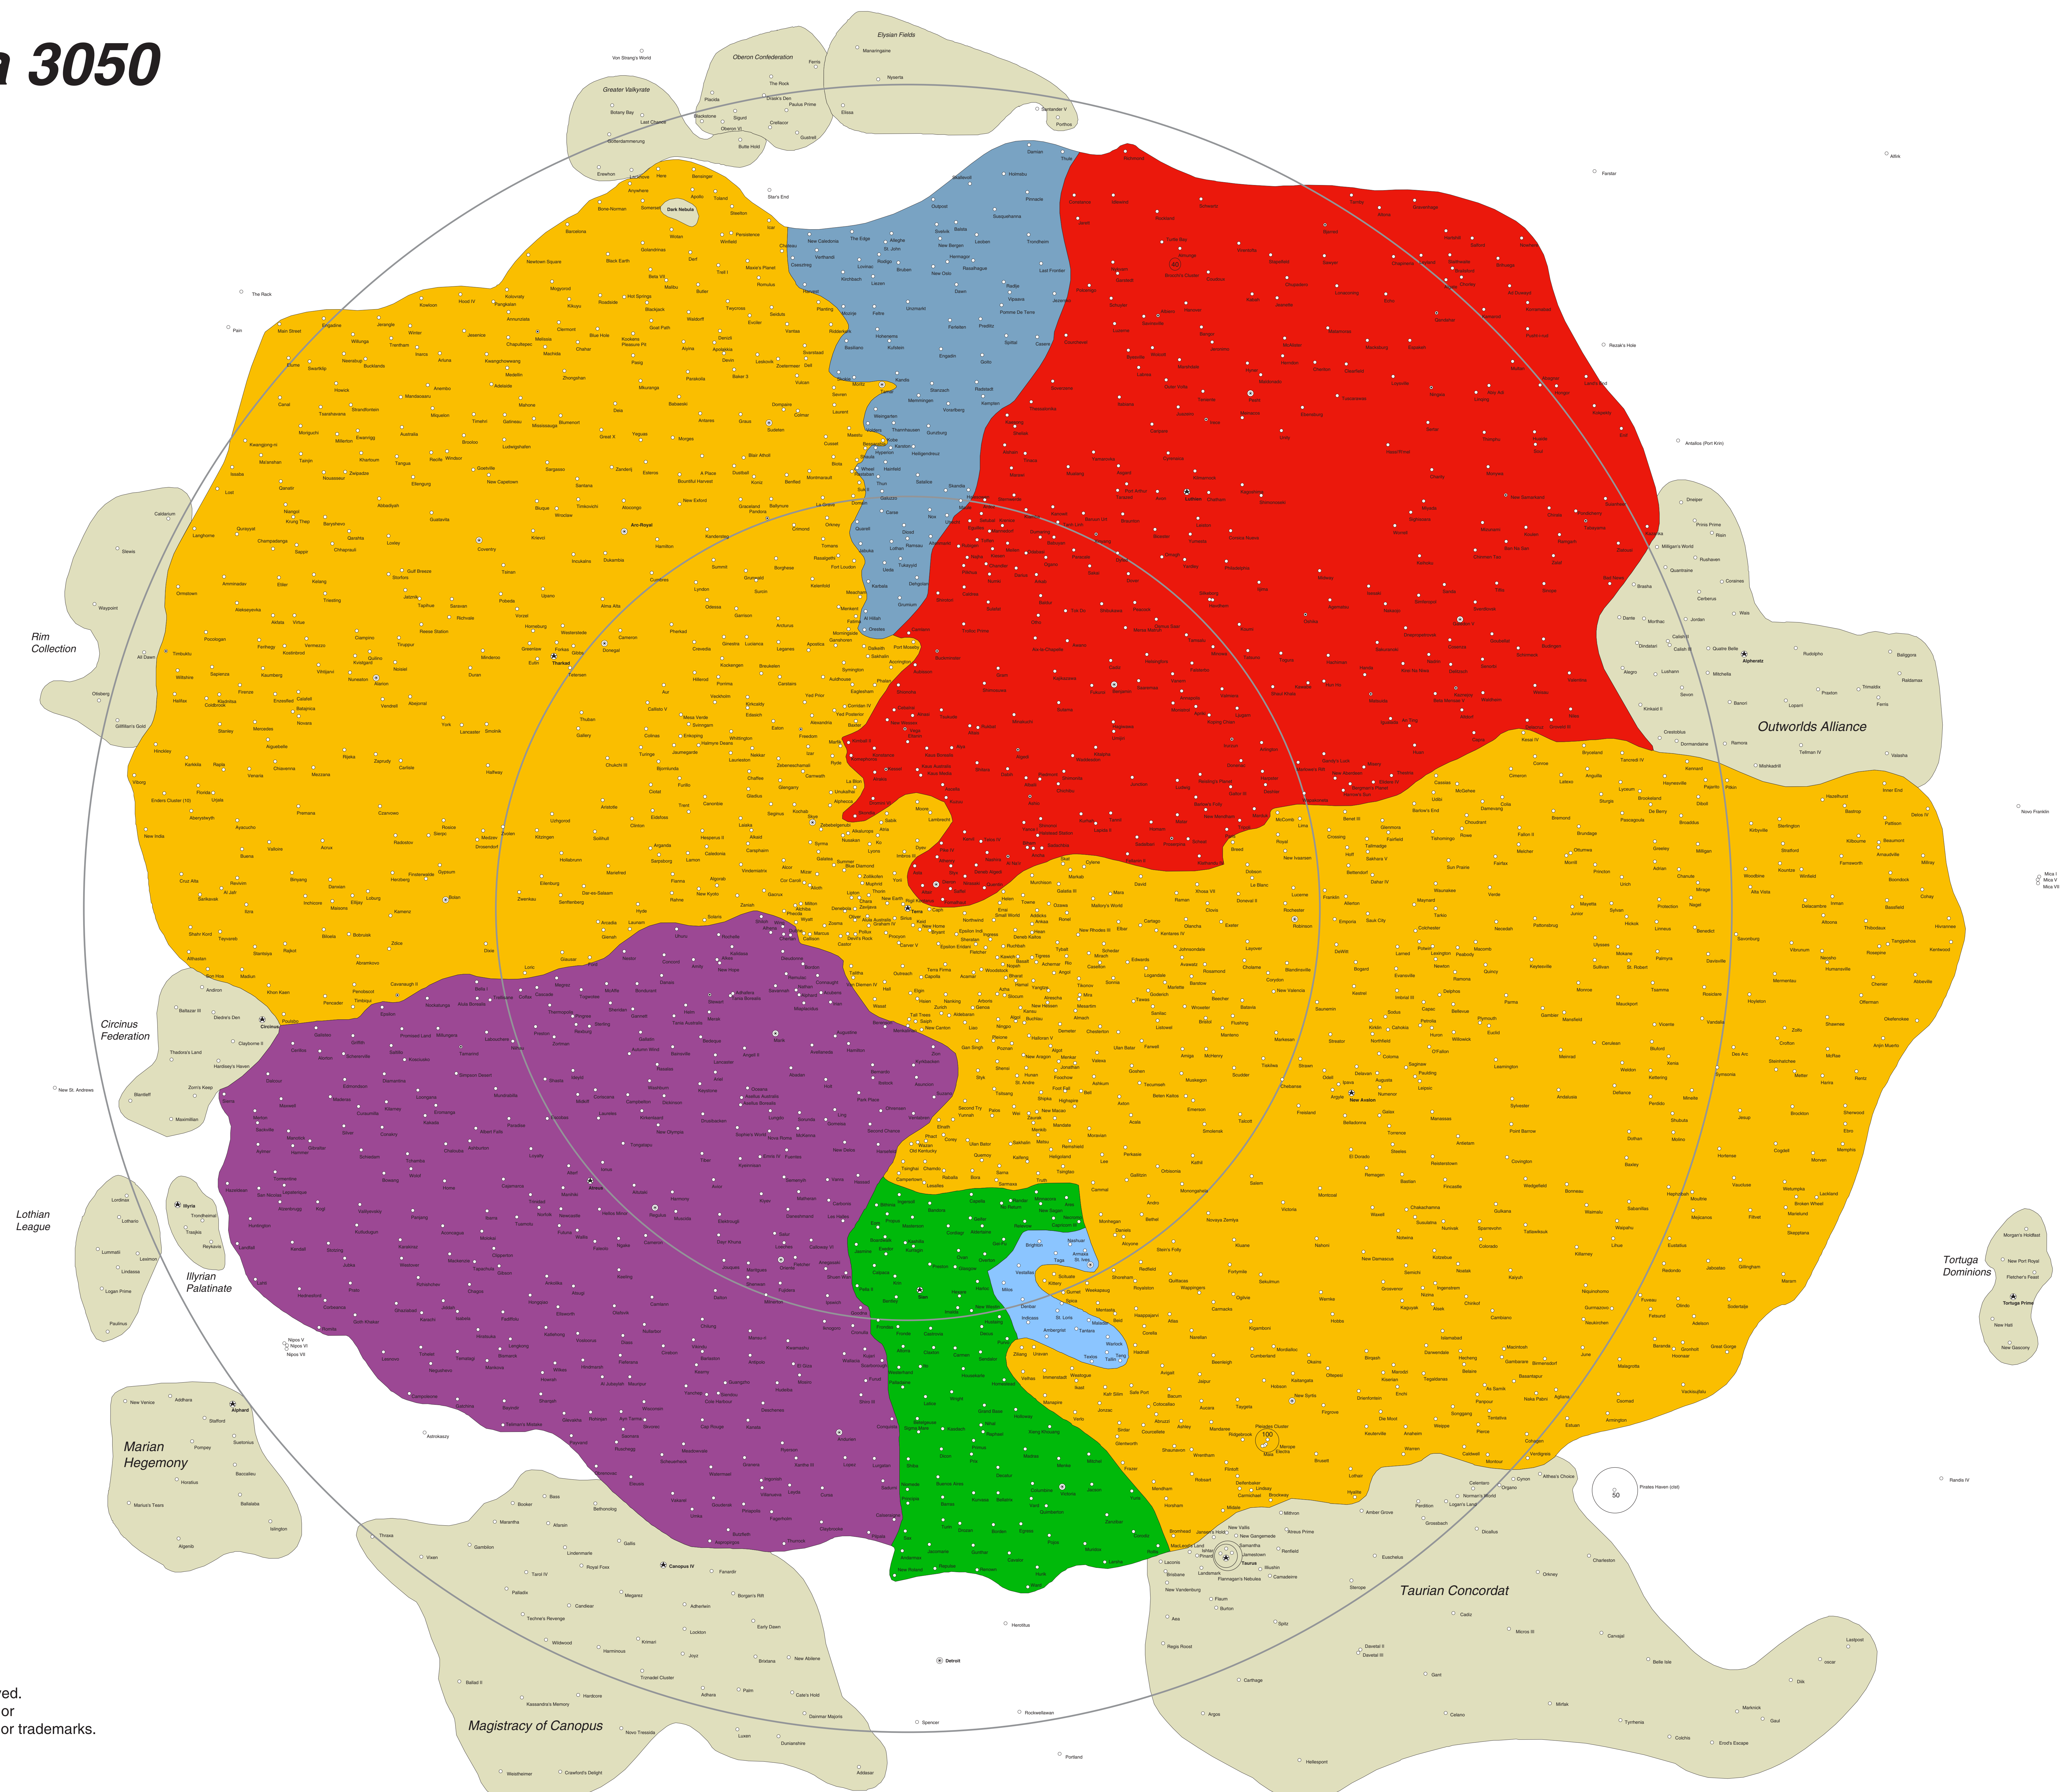

Inner Sphere circa 3050

- Capellan Confederation
- Draconis Combine
- Federated Commonwealth
- Free Worlds League
- St Ives Compact
- Free Rasalhague Republic
- Periphery States

LEGEND

- Regional capital
- ⊙ District capital
- ★ National capital

0 30 60 90 120 150

150 LIGHTYEARS OR 46 PARSECS

SCALE: 1 CM = 13 LIGHTYEARS = 4 PARSECS

BattleTech is a Registered Trademark of FASA Corporation.
Original BattleTech material Copyright by FASA Corporation. All Rights Reserved.
Used without permission. Any use of FASA Corporation's copyrighted material or trademarks in this file should not be viewed as a challenge to those copyrights or trademarks.